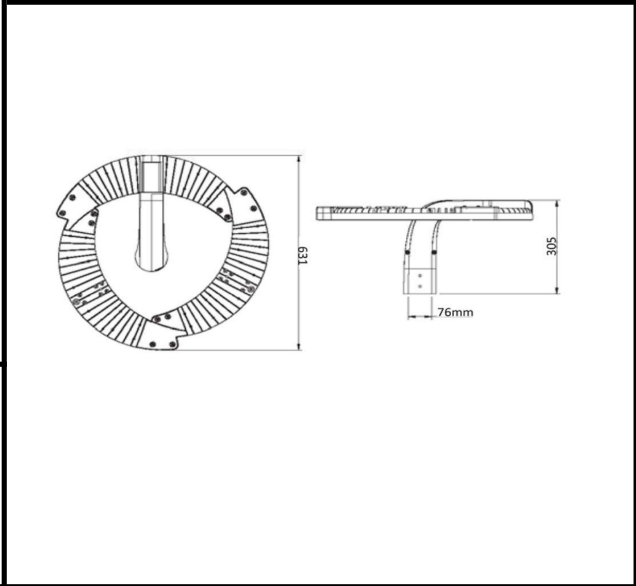

Sovitron Interior Pvt.Ltd.

Model Name	FLASH-6132/FLASH-1036D
Description	Post Top

Technical description	Image
-----------------------	-------

Dimension	Fixture Dia=631 mm H=305mm
Frame	Aluminium Die-cast
Color Tempertaure	5700K
Power	60W
Total Luminous Flux	4800 lm
Efficacy	80 lm/W
IP rating	66
Beam angle	N.A
Color Rendering	≥80
Mounting	Pole Mounted
Optics	PC Diffuser
Dimming	NON-Dimmable
Operating Voltage	220-240 VAC
Standard Lifetime	L70 minimum at 50,000 burning hours

Dimension diagram

Remarks:-

Address: Plot #7 Saroorpur-Nangla Industrial Area,Ballabgarh-Sohna Road,Faridabad-121005
Email: info@sovitron.com